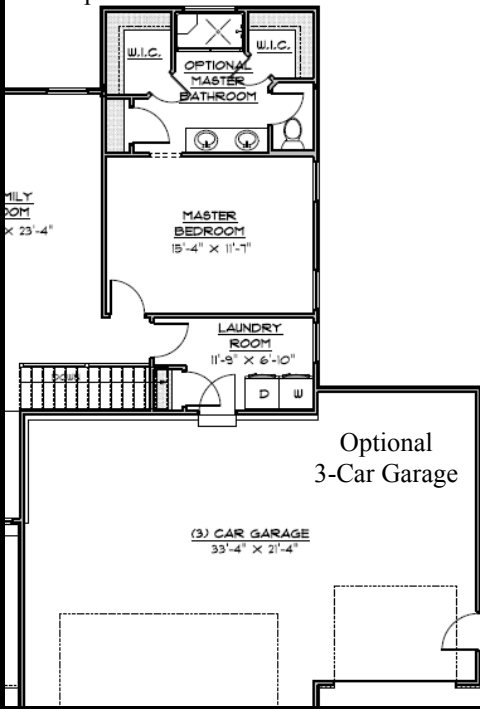

Optional Master Bathroom

CANNON BUILDERS INC.
The High-Caliber Solution.