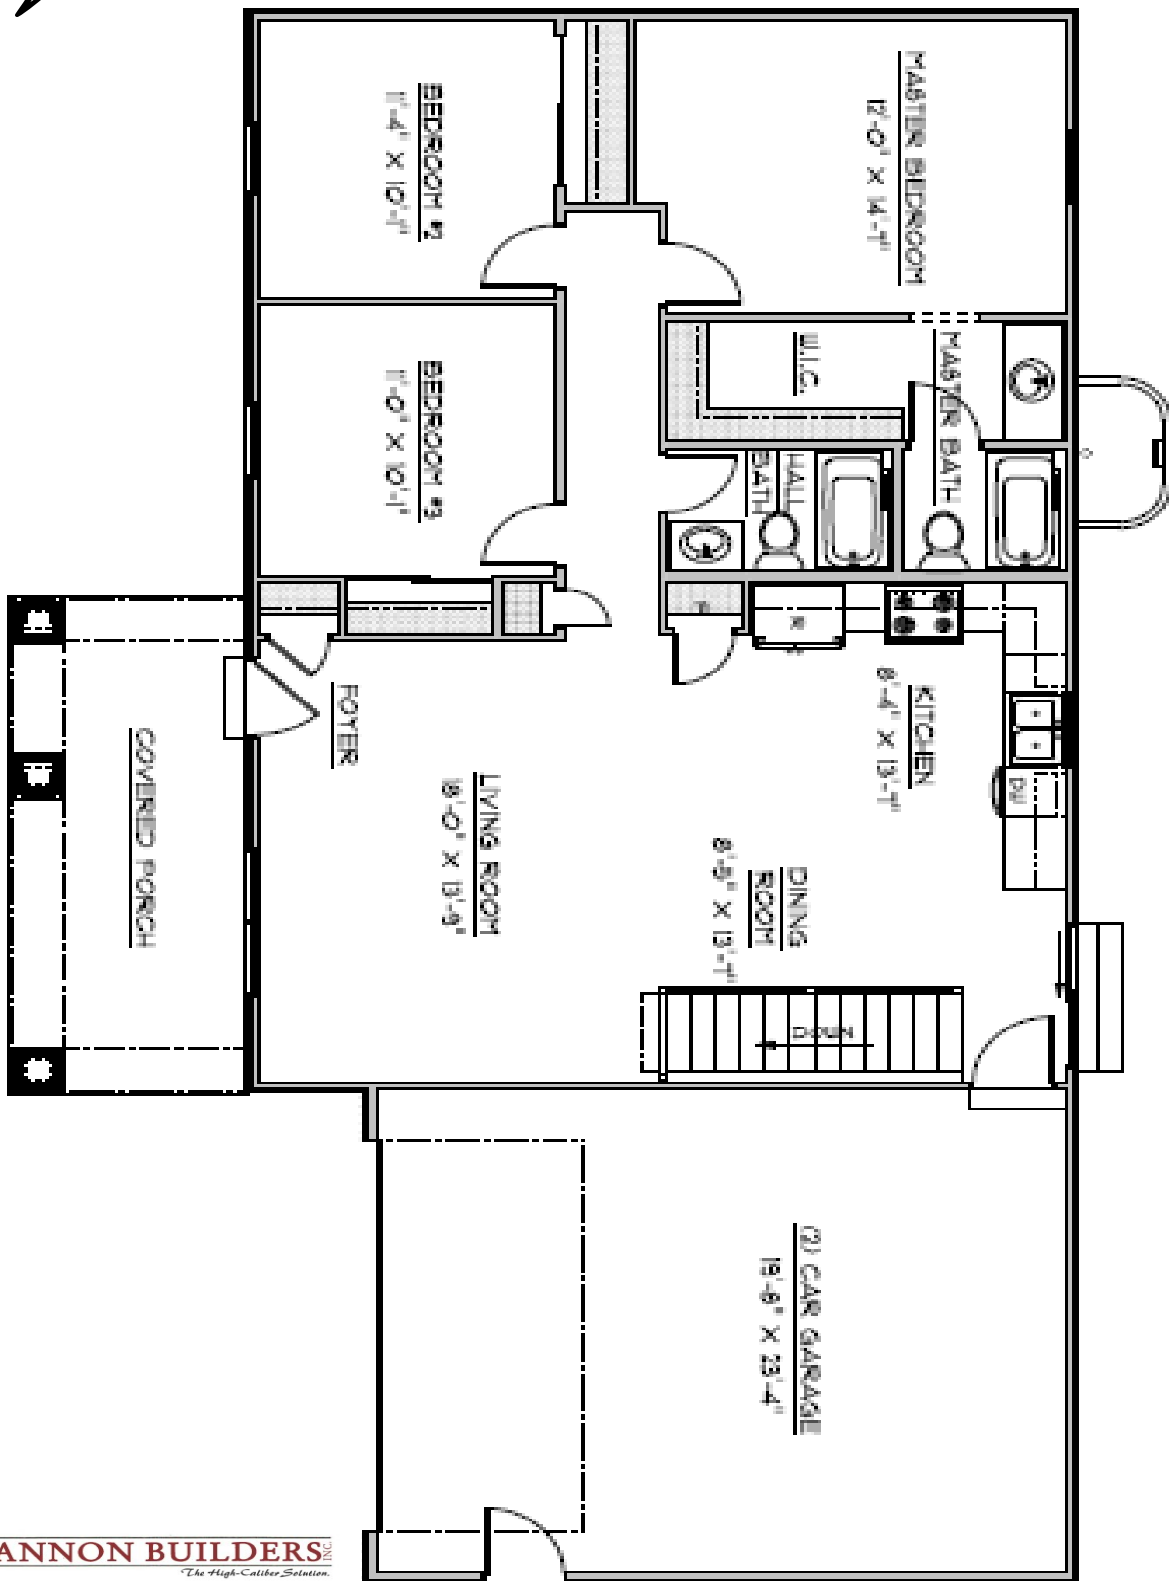

Veneto

CANNON BUILDERS INC.

The High-Caliber Solution.